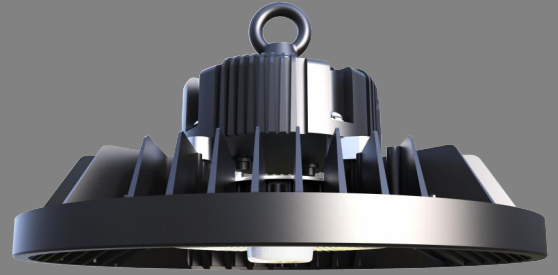

NEW

HAWKEYE 3

Multi Wattage & Colour Selectable
LED High Bay

- ★ Cost effective
- ★ 50,000 hours lifespan with 5 years warranty
- ★ Multi-Wattage Switchable 100W-150W-200W
- ★ LED and heat sink are parallel, no dark area, no shadow
- ★ IP66 for wet locations
- ★ Corrosive resistant polyester powder coat finish body

Part Code: BHAW3UFO100/150/200

General Specification					
Product Dimension	280*280*140mm			Packing Method	Box
Finish/Color	Black			Energy Rating	A++
IP Rating	IP66			Warranty	5 years
Dimmable (Yes/No)	Yes				
Light Source Specification				Electrical Specification	
CCT (K)	3000K	4000K	5000K	Input Voltage	100-240V AC 50/60Hz
Lumens Per Watt	130	148	135	Input Current	2.4A
Lumen output	26,000	29,600	27,000	Input Power	200W
CRI (Ra)	80			Power Factor	>0.95
Lifetime	50,000hrs			Elec. Classification	Class I
Beam Angle	120°			Control Gear Spec	Constant current
Type of LED	2*240*1W SMD				
Packing Specification					
Box Dimensions	295*295*160mm				
G/N Weight	2.9kg				
Container Loading Qty					
Installation					
Ambient Temp	-45°C to 50 °C				
Fixing Method	Hang Ring			Optional Extra	Motion Sensor/Remote Control