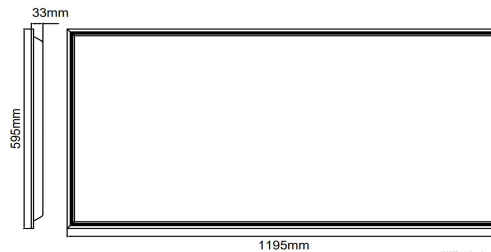

### Specifications

UGR19

Replaces		
Part Code	BARC12X6TPB58W	
Trade Price		

Luminescence	Light colour	3000K / 4000K / 6500K	
	Ra, Consistency		
	Luminous flux	5,800lm	
	UGR	<19	
	Accent Lighting	Yes	
	Warm up time	Instant	
	Dimmable	No	