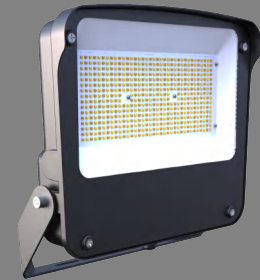

# AVENGER 2

Multi Wattage & Colour Selectable  
LED Flood Light

- ★ Cost effective
- ★ 50,000 hours lifespan with 5 years warranty
- ★ Multi-Wattage Switchable 80W-100W-150W
- ★ Integrated Visor Reduces Observable Glare
- ★ IP66 for wet locations
- ★ Precision optics and reflector for maximum light output
- ★ Tempered glass lens is fully gasketed to protect LEDs

Part Code:BAV2FL80/100/150CCT

General Specification					
Product Dimension	338.5*323*80mm			Packing Method	Box
Finish/Color	Black/White			Energy Rating	D
IP Rating	IP66			Warranty	5 years
Dimmable (Yes/No)	No				
Light Source Specification				Electrical Specification	
CCT (K)	3000K	4000K	5000K	Input Voltage	100-240V AC 50/60Hz
Lumens Per Watt	125	139	130	Input Current	1.92A
Lumen output	18,750	20,850	19,500	Input Power	150W
CRI (Ra)	80			Power Factor	>0.95
Lifetime	50,000hrs			Elec. Classification	Class I
Beam Angle	120°			Control Gear Spec	Constant current
Type of LED	2*240*1W SMD				
Packing Specification					
Box Dimensions	385*385*130mm				
G/N Weight	3.8kg				
Container Loading Qty					
Installation					
Ambient Temp	-45°C to 45 °C				
Fixing Method	U Bracket Mount				