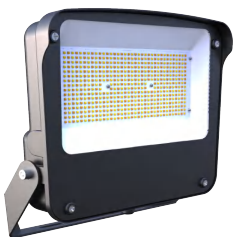

# AVENGER 2

Multi Wattage & Colour Selectable  
LED Flood Light

- ★ Cost effective
- ★ 50,000 hours lifespan with 5 years warranty
- ★ Multi-Wattage Switchable 80W-100W-150W
- ★ Integrated Visor Reduces Observable Glare
- ★ IP66 for wet locations
- ★ Precision optics and reflector for maximum light output
- ★ Tempered glass lens is fully gasketed to protect LEDs

Part Code:BAV2FL80/100/150CCT

General Specification					
Product Dimension	338.5*323*80mm			Packing Method	Box
Finish/Color	Black/White			Energy Rating	D
IP Rating	IP66			Warranty	5 years
Dimmable (Yes/No)	No				
Light Source Specification				Electrical Specification	
CCT (K)	3000K	4000K	5000K	Input Voltage	100-240V AC 50/60Hz
Lumens Per Watt	125	139	130	Input Current	1.92A
Lumen output	18,750	20,850	19,500	Input Power	150W
CRI (Ra)	80			Power Factor	>0.95
Lifetime	50,000hrs			Elec. Classification	Class I
Beam Angle	120°			Control Gear Spec	Constant current
Type of LED	2*240*1W SMD				
Packing Specification					
Box Dimensions	385*385*130mm				
G/N Weight	3.8kg				
Container Loading Qty					
Installation					
Ambient Temp	-45°C to 45 °C				
Fixing Method	U Bracket Mount				