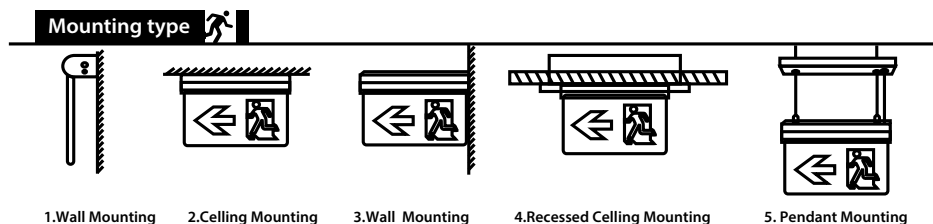

4-in-1 LED Emergency Sign

- ★ Cost effective
- ★ 30,000 hours lifespan with 3 years warranty
- ★ Visible at long distance
- ★ Quality driver and battery
- ★ Different direction arrows
- ★ Easy installation

General Specification		PART No B4IN1EXSIGN	
Product Dimension	318*40*200mm	Version	Maintained
Finish/Color	White	Packing Method	Color box
IP Rating	IP20	Energy Rating	A++
Dimmable (Yes/No)	No	Warranty	3 years
Light Source Specification		Electrical Specification	
CCT (K)	6500K	Input Voltage	180-240V AC 50/60Hz
Lumens Per Watt	N/A	Power	5W
Lumen output	N/A	Battery	Ni-Cd
CRI (Ra)	80	Emergency time	3-4 hours
Lifetime	30000hrs	Elec. Classification	Class II
Beam Angle	N/A	Control gear spec	Constant current
SMD quantity	20 pcs		
Packing Specification			
Box Dimensions	366x84x207mm	Carton Dimensions	44X38X43cm
QTY/CTN	10	Weight	11kg
Installation			
Fixing Method	See below	Ambient Temp	0 °C - 30 °C