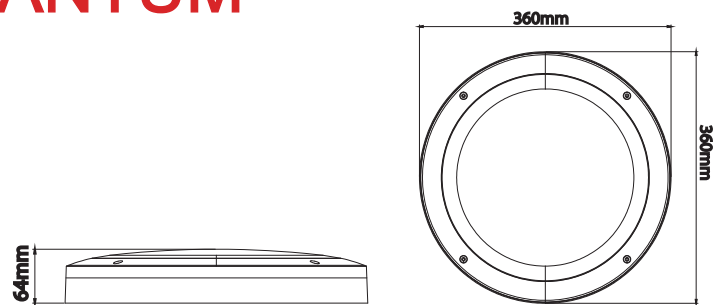

QUANTUM

Applications: Indoor & Outdoor

Specifications

Replaces			
Part Code	BQU18WDICASTBULKBLK	BQU18WDICASTBULKEMBLK	BQU18WDICASTBULKEYEBLK
Trade Price			

Luminescence	Light colour	4000K	4000K	4000K
	Ra, Consistency			
	Luminous flux	1,300lm	1,300lm	800lm
	Beam angle, light intensity	120 Degree	120 Degree	120 Degree
	Accent Lighting	Yes	Yes	Yes
	Warm up time	Instant	Instant	Instant
	Dimmable	No	No	No