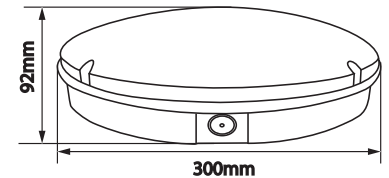

### Specifications

Replaces		
Part Code	BMIFITWHIWALL/CEILTR	BMIFITWHIWALL/CEILEM
Trade Price		

Luminescence	Light colour	3000K / 4000K / 6500K	3000K / 4000K / 6500K
	Ra, Consistency		
	Luminous flux	1,600lm	1,600lm
	Beam angle, light intensity	120 Degree	120 Degree
	Accent Lighting	Yes	Yes
	Warm up time	Instant	Instant
	Dimmable	No	No